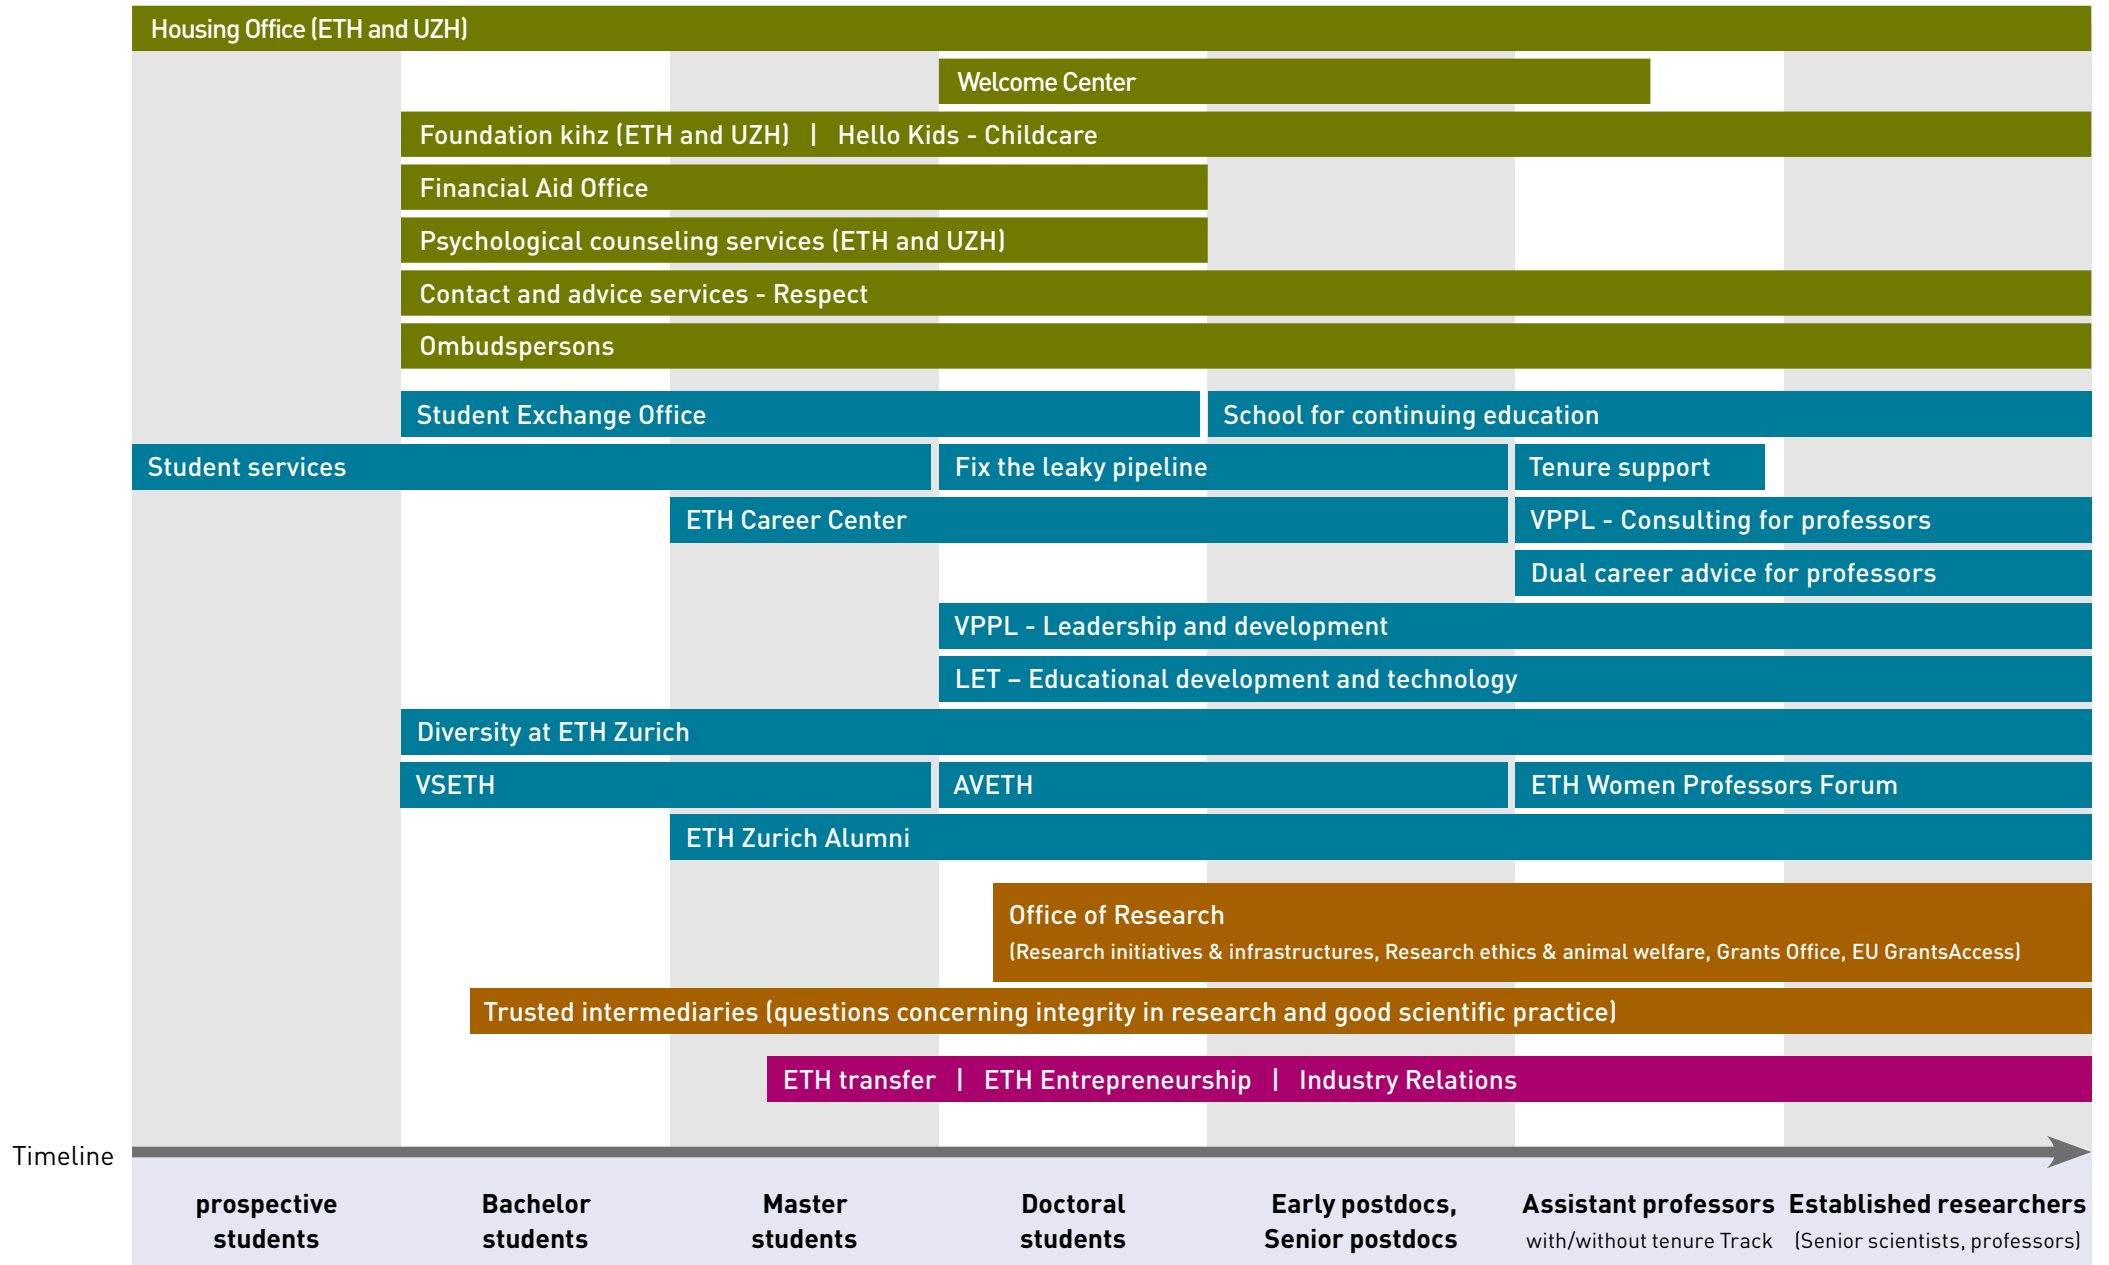

Support offered at ETH Zurich for studies and scientific careers

www.ethz.ch/support-services-studies-careers

Support for personal matters

Support and associations for studies, scientific and other careers

Support for research

Support for tech transfer issues